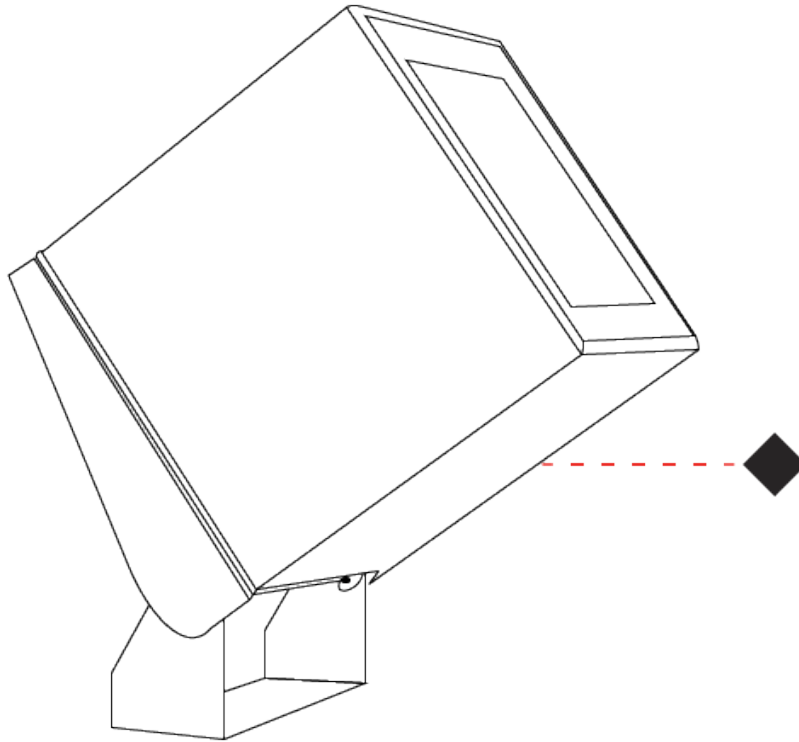

ONE 2.0 SURFACE

E9F019-

PROJECT	_____
TYPE	_____
SPECIFIER	_____
QUANTITY	_____
DATE	_____